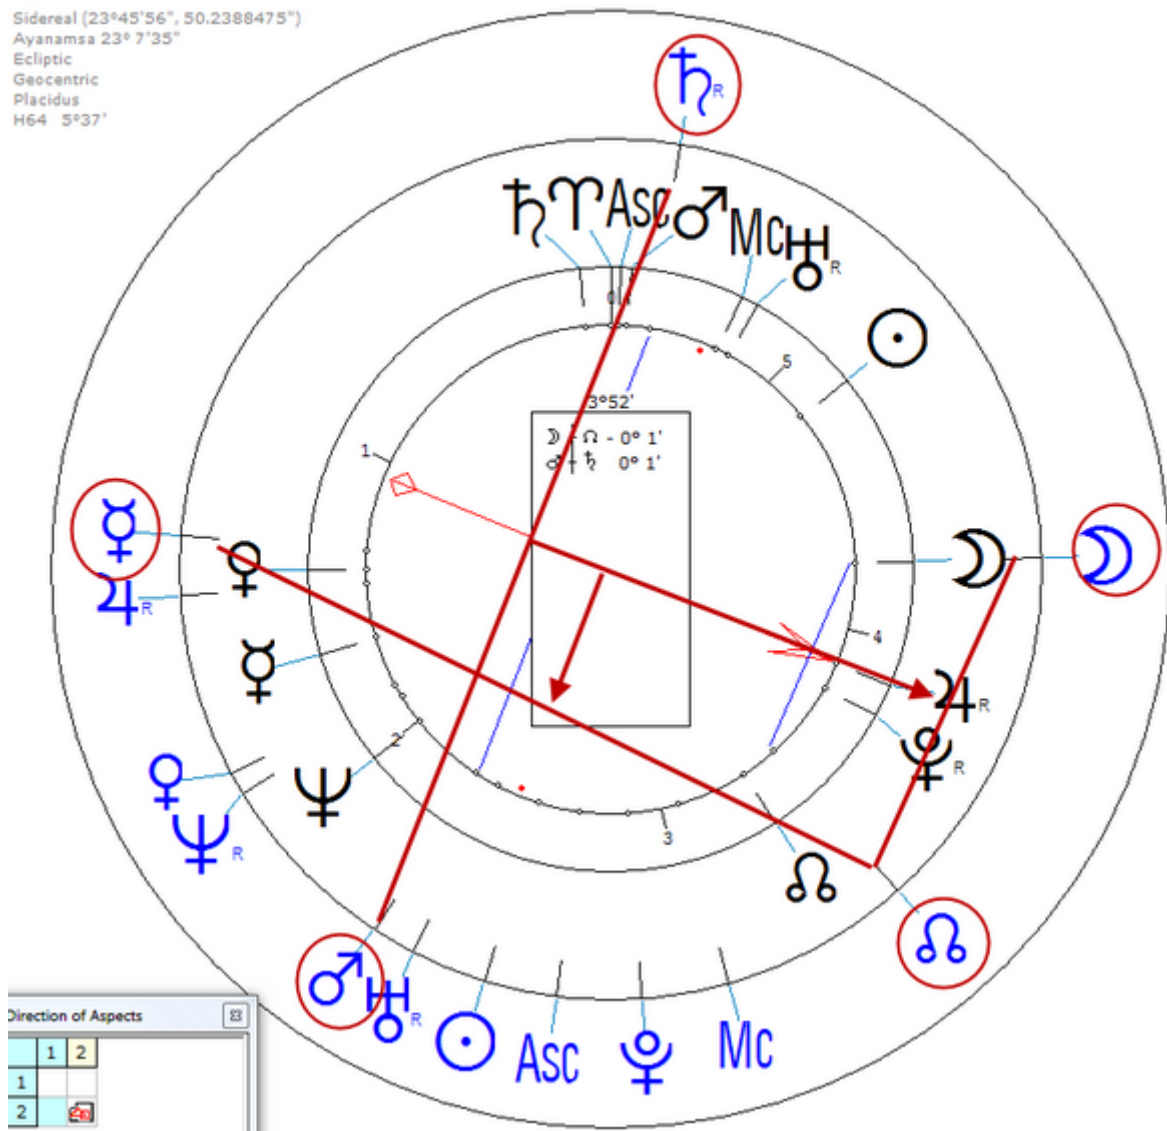

Pascal, Christine

29 November 1953 at 21:10 (= 9:10 PM)Lyon, France, 45n45, 4e51
French actress and stage director.

<https://www.astro.com/astro-databank/Pascal,_Christine>

Death by Suicide 30 August 1996 (Threw herself from window, age 42)

Lunar Return (Harmonic 64)

Lunar $\♂/\♃$ = Lunar $\♀/\♁$ = Lunar $\☾/\♁$

Lunar $\☾/\♀$ = $\♂_n/\♃_n$

Pascal, Christine

29 November 1953 Sun 21:10 (GMT+1) 45n45 4e51
Lyon, France

Sidereal (23°45'56", 50.2388475")

Ayanamsa 23° 7'35"

Ecliptic

Geocentric

Placidus

H64 5°37'